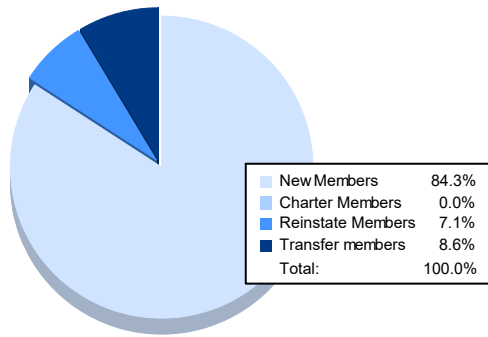

Year	New Clubs	Dropped Clubs	Gain/ Loss Clubs	New Members	Charter Members	Reinstate Members	Transfer Members	Total Member Added	Total Members Dropped	Gain/ Loss Members
2016-2017	0	0	0	88	0	3	8	99	108	-9
2017-2018	2	0	2	97	46	5	9	157	126	31
2018-2019	0	0	0	88	0	0	11	99	132	-33
2019-2020	0	0	0	92	0	2	6	100	131	-31
2020-2021	0	0	0	59	0	5	6	70	99	-29
<b>Average</b>	<b>0</b>	<b>0</b>	<b>0</b>	<b>85</b>	<b>9</b>	<b>3</b>	<b>8</b>	<b>105</b>	<b>119</b>	<b>-14</b>

### Membership Composition June 2021 Cumulative