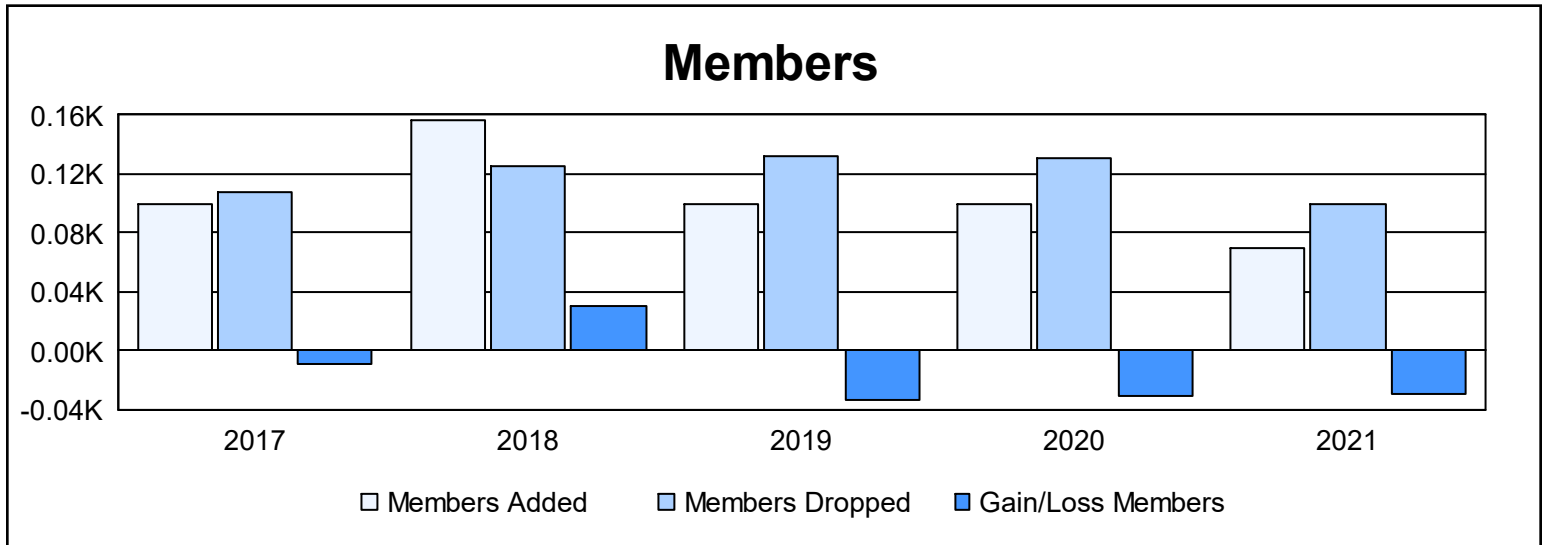

Year	New Clubs	Dropped Clubs	Gain/ Loss Clubs	New Members	Charter Members	Reinstate Members	Transfer Members	Total Member Added	Total Members Dropped	Gain/ Loss Members
2016-2017	0	0	0	88	0	3	8	99	108	-9
2017-2018	2	0	2	97	46	5	9	157	126	31
2018-2019	0	0	0	88	0	0	11	99	132	-33
2019-2020	0	0	0	92	0	2	6	100	131	-31
2020-2021	0	0	0	59	0	5	6	70	99	-29
<b>Average</b>	<b>0</b>	<b>0</b>	<b>0</b>	<b>85</b>	<b>9</b>	<b>3</b>	<b>8</b>	<b>105</b>	<b>119</b>	<b>-14</b>

### Membership Composition June 2021 Cumulative