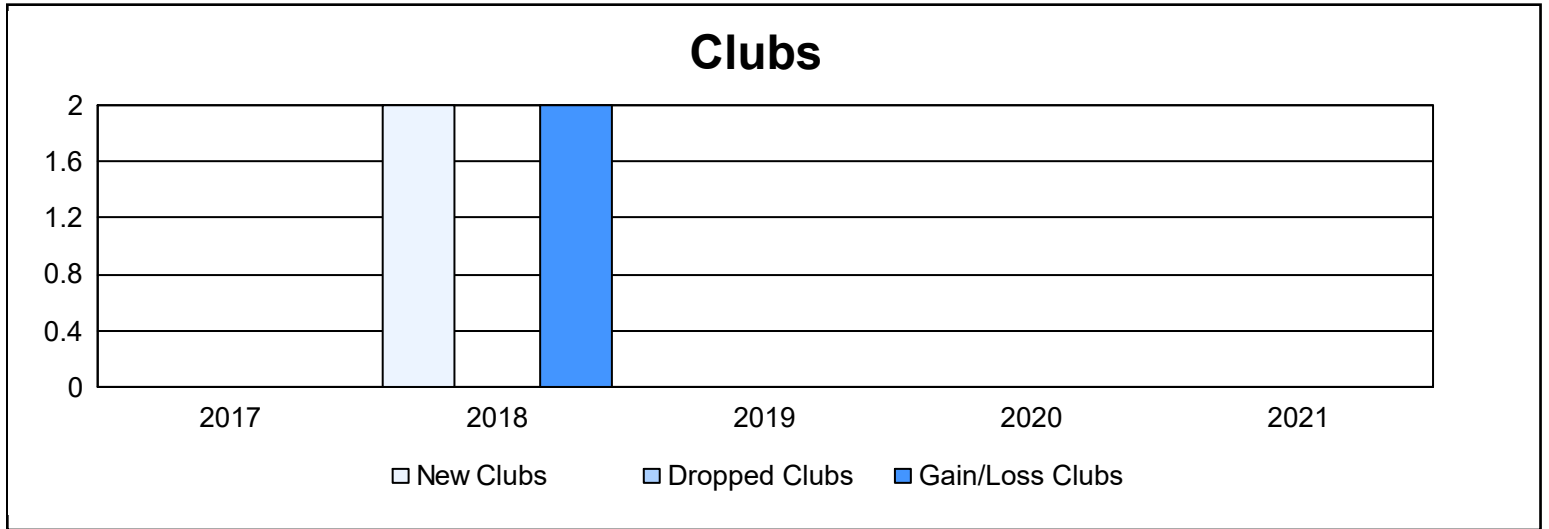

Year	New Clubs	Dropped Clubs	Gain/ Loss Clubs	New Members	Charter Members	Reinstate Members	Transfer Members	Total Member Added	Total Members Dropped	Gain/ Loss Members
2016-2017	0	0	0	88	0	3	8	99	108	-9
2017-2018	2	0	2	97	46	5	9	157	126	31
2018-2019	0	0	0	88	0	0	11	99	132	-33
2019-2020	0	0	0	92	0	2	6	100	131	-31
2020-2021	0	0	0	59	0	5	6	70	99	-29
<b>Average</b>	<b>0</b>	<b>0</b>	<b>0</b>	<b>85</b>	<b>9</b>	<b>3</b>	<b>8</b>	<b>105</b>	<b>119</b>	<b>-14</b>

### Membership Composition June 2021 Cumulative